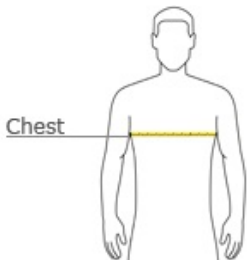

Youth Pullover Hooded Sweatshirt Y254

This straightforward athletic style is accented with Athletic Heather hood lining for a sporty look, while a full athletic cut with minimal shrinkage offers plenty of room for movement.

- 9-ounce, 60/40 ring spun combed cotton/poly
- Twill-taped neck
- No drawcord at hood
- Rib knit cuffs and waistband
- Set-in sleeves
- Front pouch pocket

CARE INSTRUCTIONS

Machine wash cold with like colors. Do not bleach. Tumble dry low. Warm iron if necessary.

front

back

HOW TO MEASURE

CHEST

With arms down at sides, measure around the upper body, under arms and over the fullest part of the chest.

SIZE CHART

	XS	S	M	L	XL
Size	4	6/8	10/12	14/16	18/20
Chest	25-26	26-28	28-30	30-32	32-35